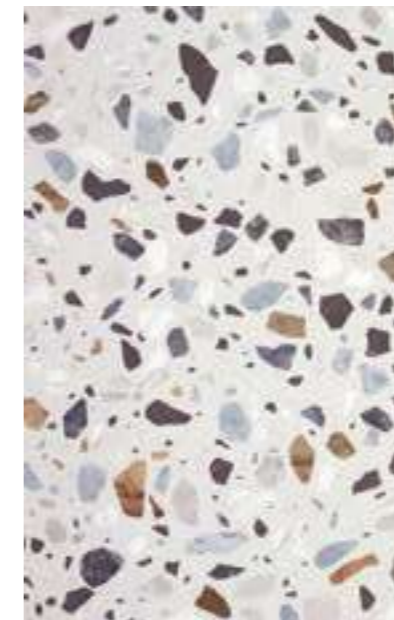

CRISP
PORCELAIN TILE

WEBSITE

TECHNICAL INFORMATION

SHADE VARIATION: V3

RELIEF: NO

GRAPHIC DEVELOPMENT:

60X120 24"X47" RECT 11 FACES

XL WHITE

PORCELAIN TILE RECT.
POLISHED

COLOR	60X120CM · 24"X47"
BEIGE	CASICS
WHITE	CASICS
GRAPHITE	CASIGS
XL BEIGE	CASICS
XL WHITE	CASICS
XL GRAPHITE	CASIGS