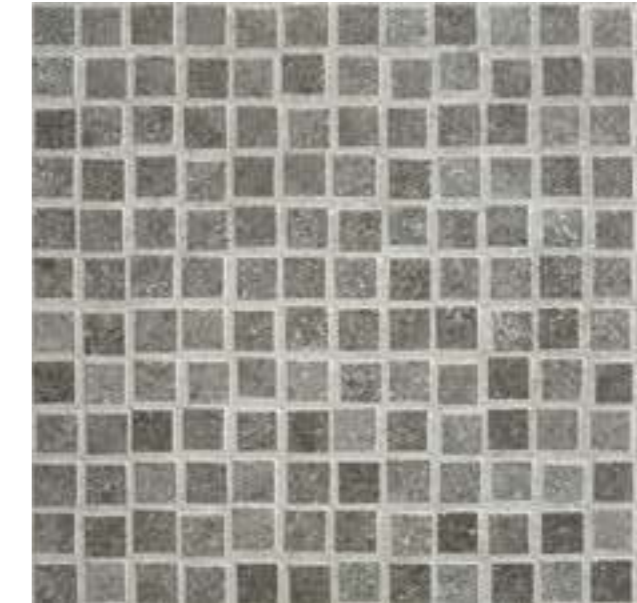

ROADWAY
PORCELAIN TILE

WEBSITE

CZ WHITE

CZ GRAPHITE

TECHNICAL INFORMATION	
SHADE VARIATION:	V3
SLIP RESISTANCE:	
MATT INOUT	C3 / R10C
RELIEF:	
60X60 24"X24"	YES
GRAPHIC DEVELOPMENT:	
60X60 24"X24" RECT	5 FACES