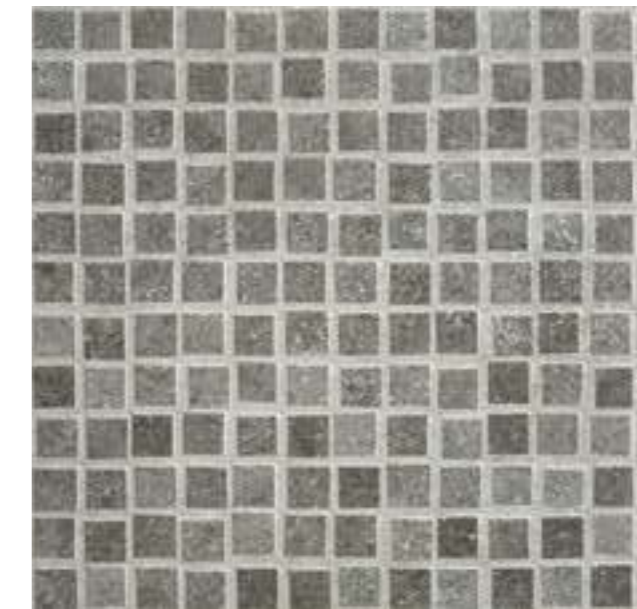

ROADWAY
PORCELAIN TILE

WEBSITE

CZ WHITE

CZ GRAPHITE

TECHNICAL INFORMATION	
SHADE VARIATION:	V3
SLIP RESISTANCE:	
MATT INOUT	C3 / R10C
RELIEF:	
60X60 24"X24"	YES
GRAPHIC DEVELOPMENT:	
60X60 24"X24" RECT	5 FACES