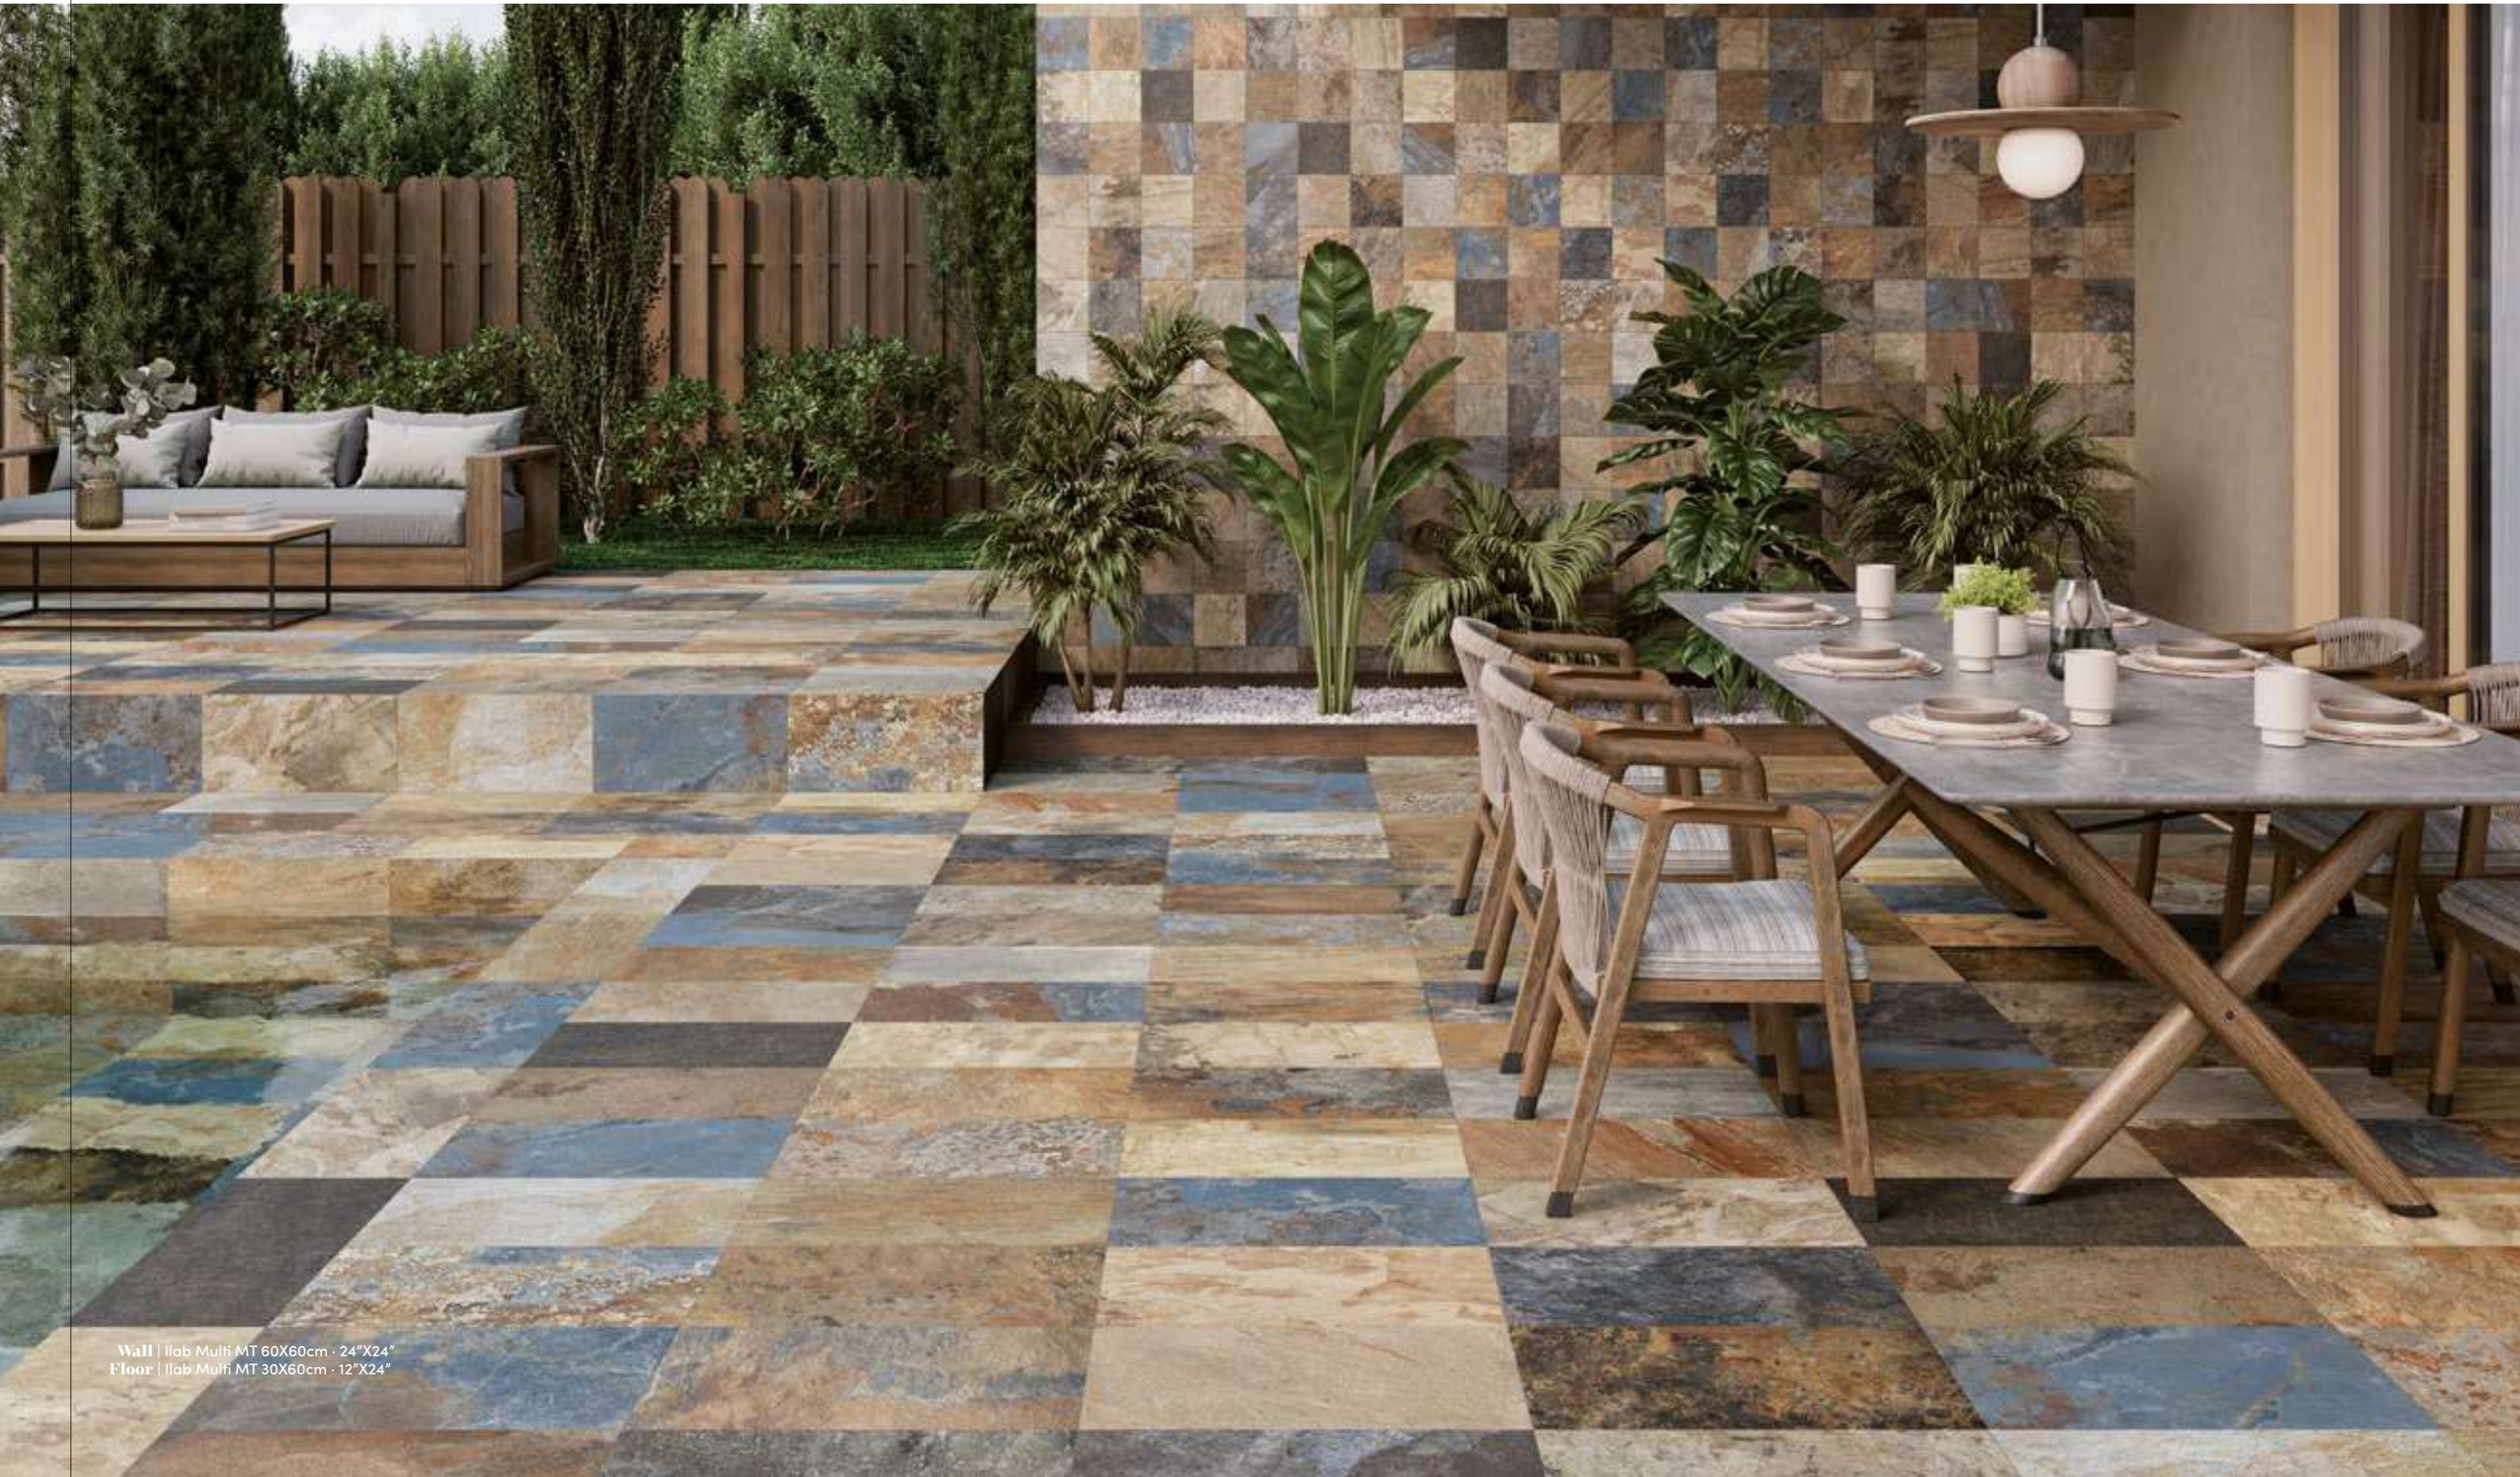

Wall | Ilab Multi MT 60X60cm · 24"X24"
Floor | Ilab Multi MT 30X60cm · 12"X24"